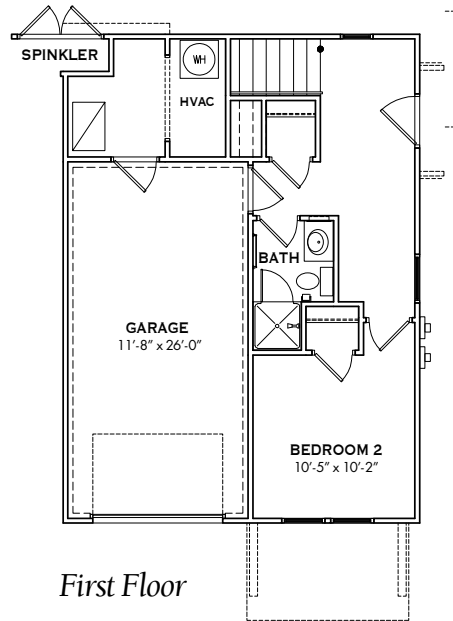

CARRIAGE HOMES

Degas 1

BLOUNT STREET COMMONS

SQUARE FOOTAGE	
FIRST FLOOR	360 SQ.FT.
SECOND FLOOR	668 SQ.FT.
THIRD FLOOR	475 SQ.FT.
TOTAL HEATED	1503 SQ.FT.
GARAGE	304 SQ.FT.

We reserve the right to revise or substitute features, architectural details or materials. All square footages and room dimensions are approximate. Illustrations are artistic representations of present intentions and not future fact.