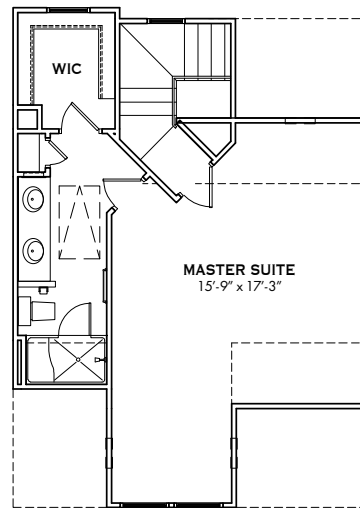

CARRIAGE HOMES

Degas 1

BLOUNT STREET COMMONS

SQUARE FOOTAGE	
FIRST FLOOR	360 SQ.FT.
SECOND FLOOR	668 SQ.FT.
THIRD FLOOR	475 SQ.FT.
TOTAL HEATED	1503 SQ.FT.
GARAGE	304 SQ.FT.

We reserve the right to revise or substitute features, architectural details or materials. All square footages and room dimensions are approximate. Illustrations are artistic representations of present intentions and not future fact.