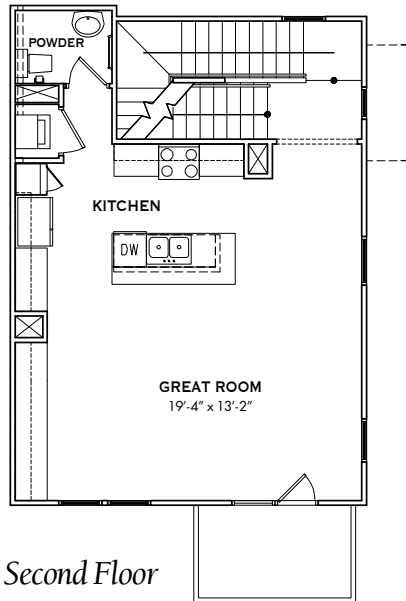

CARRIAGE HOMES

Degas 1

BLOUNT STREET COMMONS

SQUARE FOOTAGE	
FIRST FLOOR	360 SQ.FT.
SECOND FLOOR	668 SQ.FT.
THIRD FLOOR	475 SQ.FT.
TOTAL HEATED	1503 SQ.FT.
GARAGE	304 SQ.FT.

We reserve the right to revise or substitute features, architectural details or materials. All square footages and room dimensions are approximate. Illustrations are artistic representations of present intentions and not future fact.