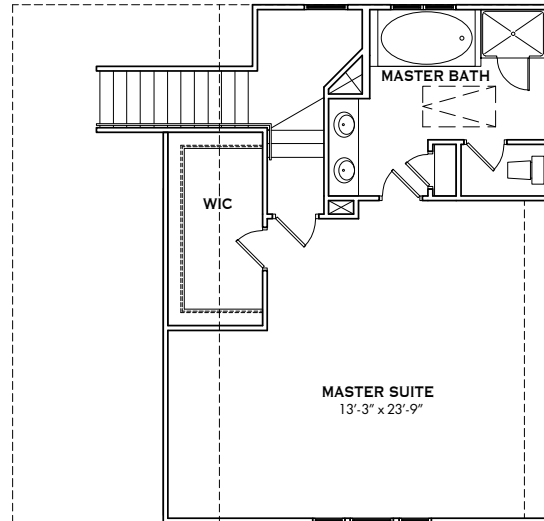

CARRIAGE HOMES

Monet 1

BLOUNT STREET COMMONS

SQUARE FOOTAGE	
FIRST FLOOR	119 SQ.FT.
SECOND FLOOR	1061 SQ.FT.
THIRD FLOOR	723 SQ.FT.
TOTAL HEATED	1903 SQ.FT.
GARAGE	585 SQ.FT.

First Floor

Second Floor

Third Floor

We reserve the right to revise or substitute features, architectural details or materials. All square footages and room dimensions are approximate. Illustrations are artistic representations of present intentions and not future fact.