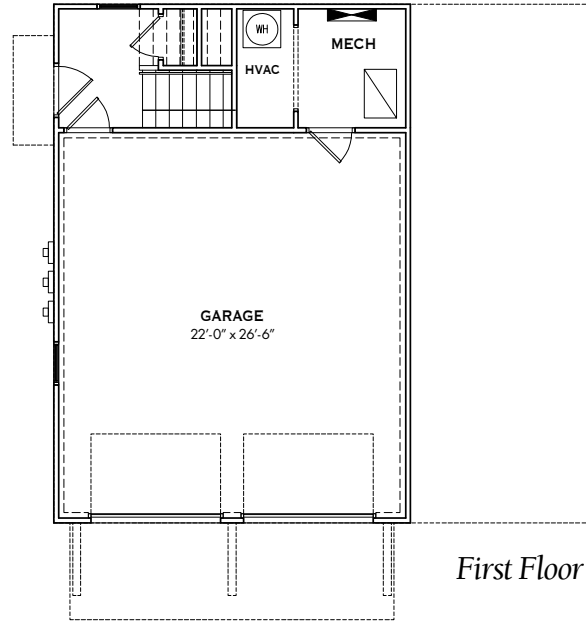

CARRIAGE HOMES

Monet 1

BLOUNT STREET COMMONS

SQUARE FOOTAGE	
FIRST FLOOR	119 SQ.FT.
SECOND FLOOR	1061 SQ.FT.
THIRD FLOOR	723 SQ.FT.
TOTAL HEATED	1903 SQ.FT.
GARAGE	585 SQ.FT.

First Floor

Second Floor

Third Floor