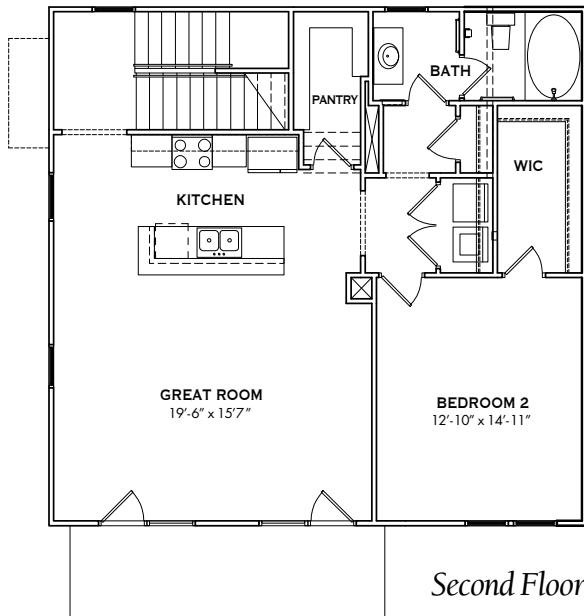

CARRIAGE HOMES

Monet 1

BLOUNT STREET COMMONS

SQUARE FOOTAGE	
FIRST FLOOR	119 SQ.FT.
SECOND FLOOR	1061 SQ.FT.
THIRD FLOOR	723 SQ.FT.
TOTAL HEATED	1903 SQ.FT.
GARAGE	585 SQ.FT.

First Floor

Second Floor

Third Floor

We reserve the right to revise or substitute features, architectural details or materials. All square footages and room dimensions are approximate. Illustrations are artistic representations of present intentions and not future fact.