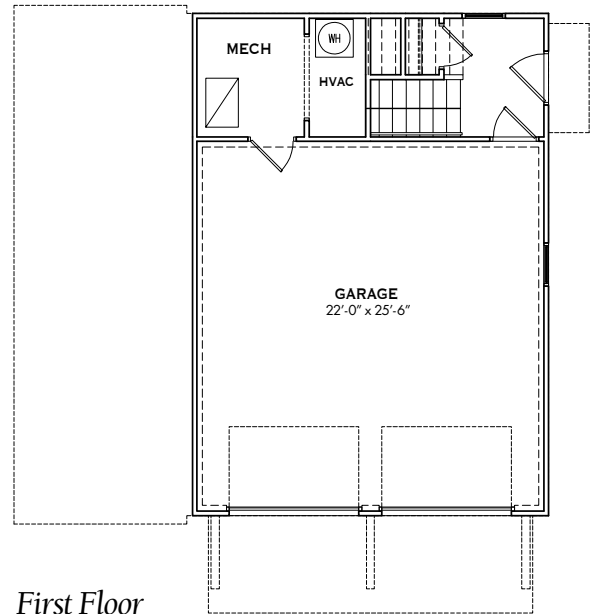

## BLOUNT STREET COMMONS

SQUARE FOOTAGE	
FIRST FLOOR	119 SQ.FT.
SECOND FLOOR	1034 SQ.FT.
THIRD FLOOR	681 SQ.FT.
TOTAL HEATED	1834 SQ.FT.
GARAGE	563 SQ.FT.

First Floor

Second Floor

Third Floor

We reserve the right to revise or substitute features, architectural details or materials. All square footages and room dimensions are approximate. Illustrations are artistic representations of present intentions and not future fact.