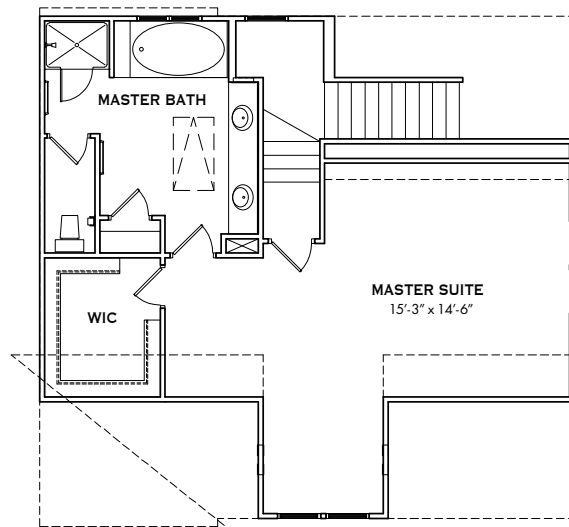

## BLOUNT STREET COMMONS

SQUARE FOOTAGE	
FIRST FLOOR	119 SQ.FT.
SECOND FLOOR	1034 SQ.FT.
THIRD FLOOR	681 SQ.FT.
TOTAL HEATED	1834 SQ.FT.
GARAGE	563 SQ.FT.

First Floor

Second Floor

Third Floor

We reserve the right to revise or substitute features, architectural details or materials. All square footages and room dimensions are approximate. Illustrations are artistic representations of present intentions and not future fact.