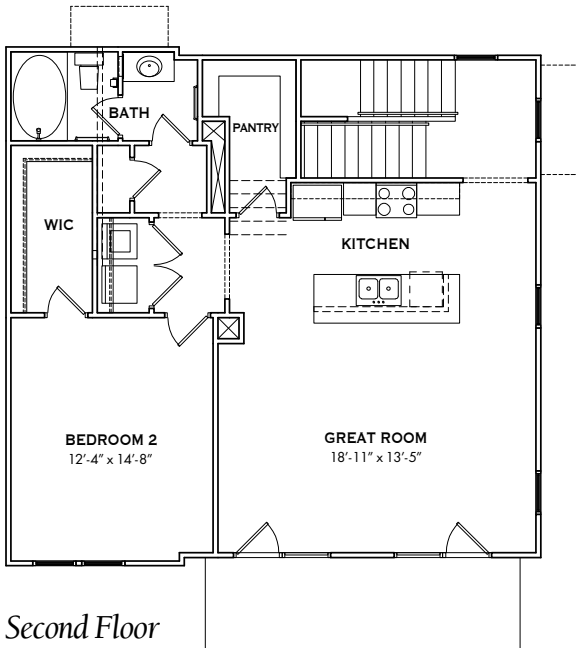

# Monet 2

## BLOUNT STREET COMMONS

SQUARE FOOTAGE	
FIRST FLOOR	119 SQ.FT.
SECOND FLOOR	1034 SQ.FT.
THIRD FLOOR	681 SQ.FT.
TOTAL HEATED	1834 SQ.FT.
GARAGE	563 SQ.FT.

First Floor

Second Floor

Third Floor

We reserve the right to revise or substitute features, architectural details or materials. All square footages and room dimensions are approximate. Illustrations are artistic representations of present intentions and not future fact.