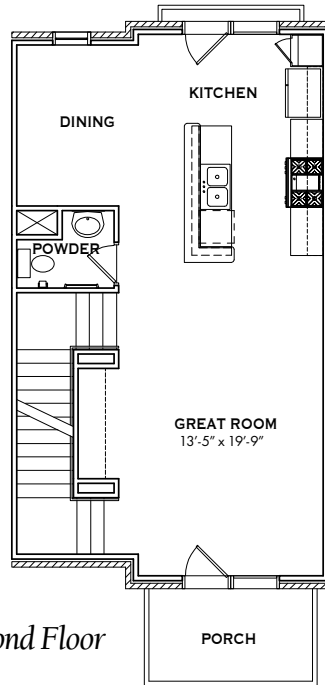

ROW HOMES

Van Gogh 1

BLOUNT STREET COMMONS

SQUARE FOOTAGE	
FIRST FLOOR	179 SQ.FT.
SECOND FLOOR	648 SQ.FT.
THIRD FLOOR	609 SQ.FT.
TOTAL HEATED	1436 SQ.FT.
GARAGE	251 SQ.FT.

First Floor

Second Floor

Third Floor

We reserve the right to revise or substitute features, architectural details or materials. All square footages and room dimensions are approximate. Illustrations are artistic representations of present intentions and not future fact.