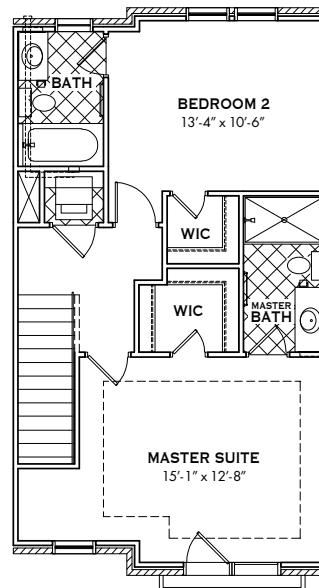

ROW HOMES

Van Gogh 1

BLOUNT STREET COMMONS

SQUARE FOOTAGE	
FIRST FLOOR	179 SQ.FT.
SECOND FLOOR	648 SQ.FT.
THIRD FLOOR	609 SQ.FT.
TOTAL HEATED	1436 SQ.FT.
GARAGE	251 SQ.FT.

First Floor

Second Floor

Third Floor

We reserve the right to revise or substitute features, architectural details or materials. All square footages and room dimensions are approximate. Illustrations are artistic representations of present intentions and not future fact.