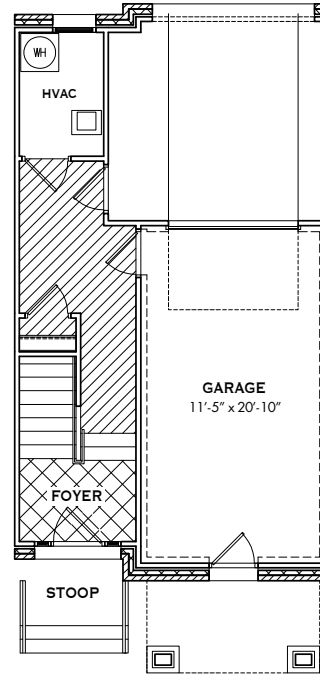

ROW HOMES

Van Gogh 1

BLOUNT STREET COMMONS

SQUARE FOOTAGE	
FIRST FLOOR	179 SQ.FT.
SECOND FLOOR	648 SQ.FT.
THIRD FLOOR	609 SQ.FT.
TOTAL HEATED	1436 SQ.FT.
GARAGE	251 SQ.FT.

First Floor

Second Floor

Third Floor

We reserve the right to revise or substitute features, architectural details or materials. All square footages and room dimensions are approximate. Illustrations are artistic representations of present intentions and not future fact.