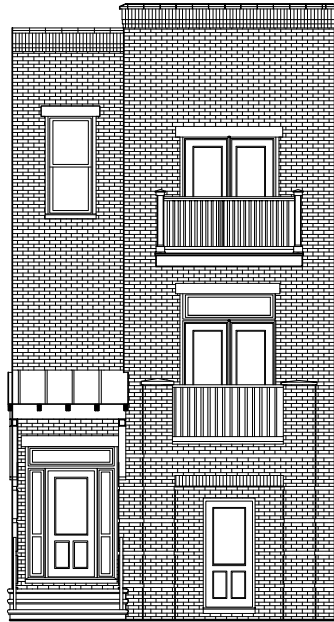

ROW HOMES

Van Gogh 1

BLOUNT STREET COMMONS

SQUARE FOOTAGE	
FIRST FLOOR	179 SQ.FT.
SECOND FLOOR	648 SQ.FT.
THIRD FLOOR	609 SQ.FT.
TOTAL HEATED	1436 SQ.FT.
GARAGE	251 SQ.FT.

First Floor

Second Floor

Third Floor